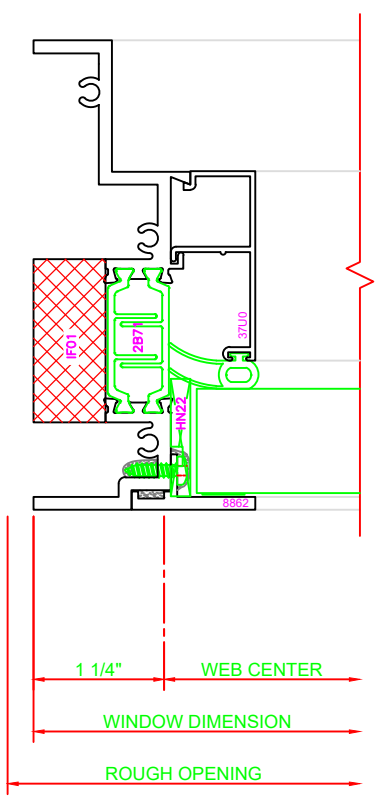

| | |
|-----|-----------------------|
| 100 | HEAD |
| | SERIES: 450X FIXED |

| | |
|-----|---|
| 421 | JAMB |
| | SERIES: 450X PROJECT OUT 4-BAR ARMS |

| | |
|-----|--|
| 524 | MEETING RAIL |
| | SERIES: 450X FIXED/P.O. 4-BAR ARMS |

| | |
|-----|-----------------------|
| 403 | JAMB |
| | SERIES: 450X FIXED |

| | |
|-----|---|
| 220 | SILL |
| | SERIES: 450X PROJECT OUT 4-BAR ARMS |