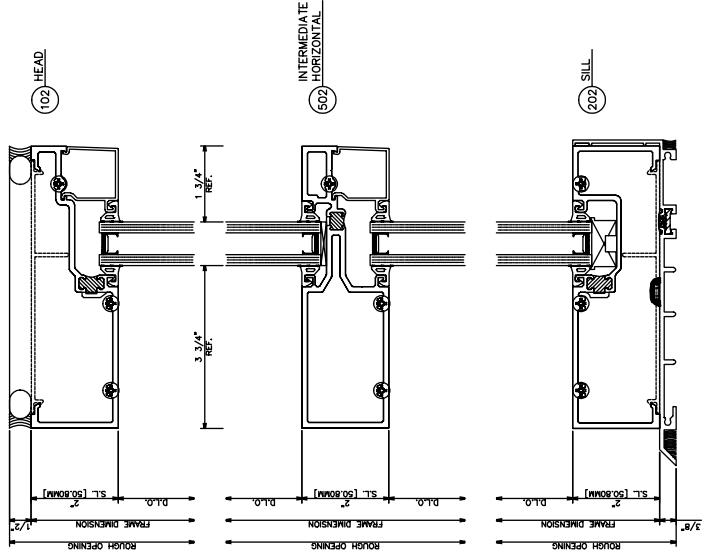

406 Shear Block
Inside Glazed

406 Shear Block
Outside Glazed

406 Screw Spline

Outside Glazed

406 Screw Spline

Inside Glazed

406 Door Frame with Transom
Outside Glazed