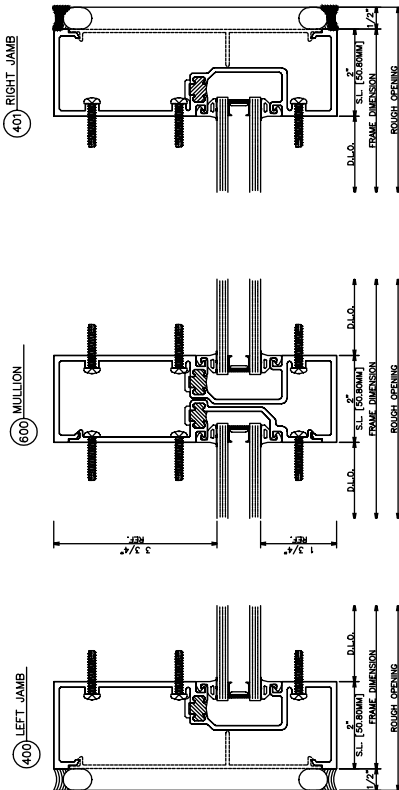

406 Shear Block
Inside Glazed

406 Shear Block
Outside Glazed

406 Screw Spline

Outside Glazed

406 Screw Spline

Inside Glazed

406 Door Frame with Transom
Outside Glazed