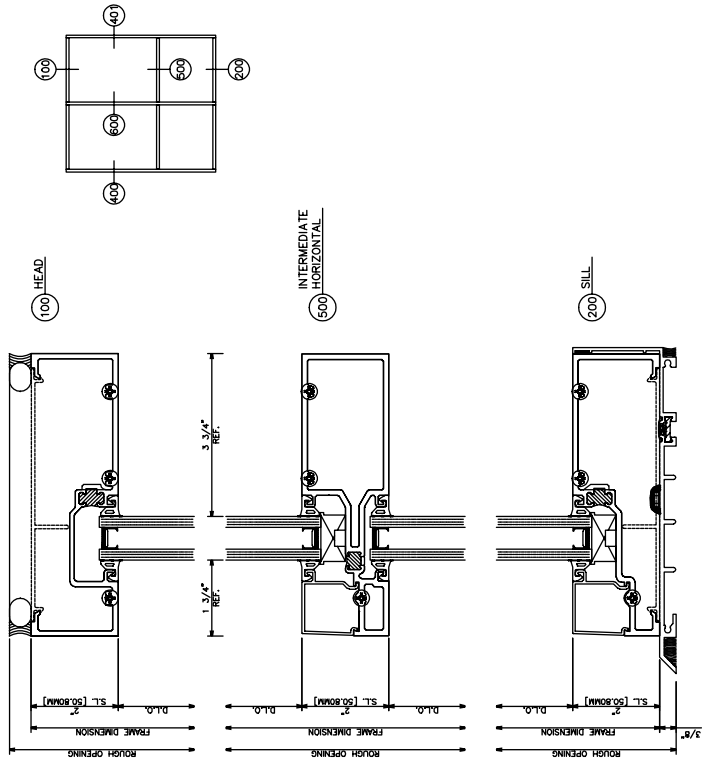

406 Shear Block
Inside Glazed

406 Shear Block
Outside Glazed

406 Screw Spline

Outside Glazed

406 Screw Spline

Inside Glazed

406 Door Frame with Transom
Outside Glazed