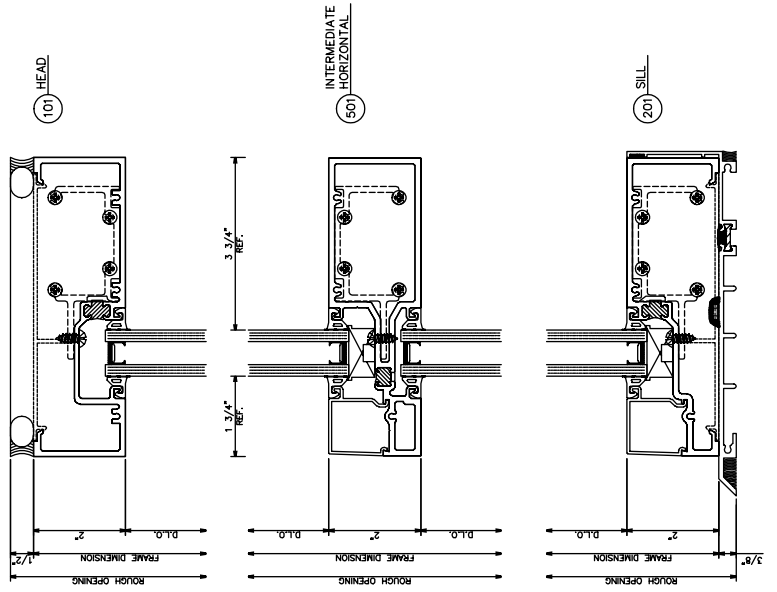

406 Shear Block
Inside Glazed

406 Shear Block
Outside Glazed

406 Screw Spline

Outside Glazed

406 Screw Spline

Inside Glazed

406 Door Frame with Transom
Outside Glazed