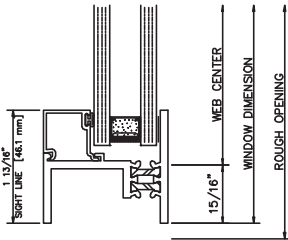

404 RIGHT JAMB

406 LEFT JAMB

403 RIGHT JAMB

402 LEFT JAMB

104 HEAD

205 SILL

101 HEAD

201 SILL

2700 Inside Glazed

Project In

2700 Inside Glazed

Project Out

2700 Inside Glazed

Fixed

400 LEFT JAMB

404 RIGHT JAMB

100 HEAD

701 HORIZONTAL TRUE MUNTIN

200 SILL

2700 Glazing

ER65 - 1/4" INTERIOR PANEL
1/4" GLAZE

1/4" GLAZE