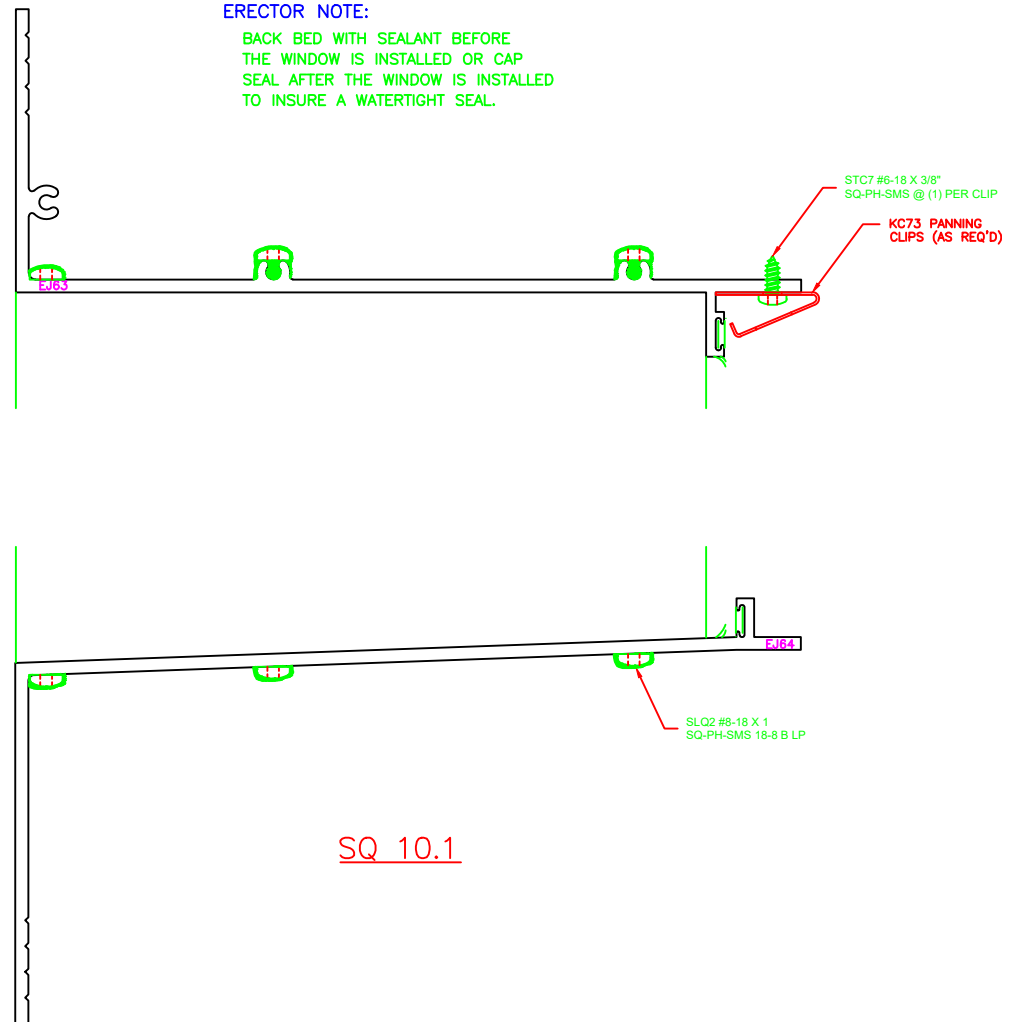

ERECTOR NOTE:

BACK BED WITH SEALANT BEFORE THE WINDOW IS INSTALLED OR CAP SEAL AFTER THE WINDOW IS INSTALLED TO INSURE A WATERTIGHT SEAL.

SQ_10.1