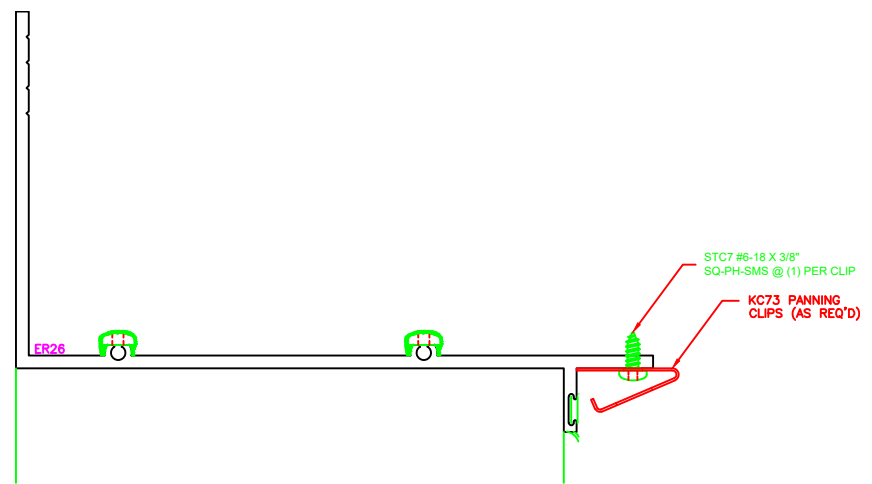

ERECTOR NOTE:  
 BACK BED WITH SEALANT BEFORE  
 THE WINDOW IS INSTALLED OR CAP  
 SEAL AFTER THE WINDOW IS INSTALLED  
 TO INSURE A WATERTIGHT SEAL.

SQ 7.0