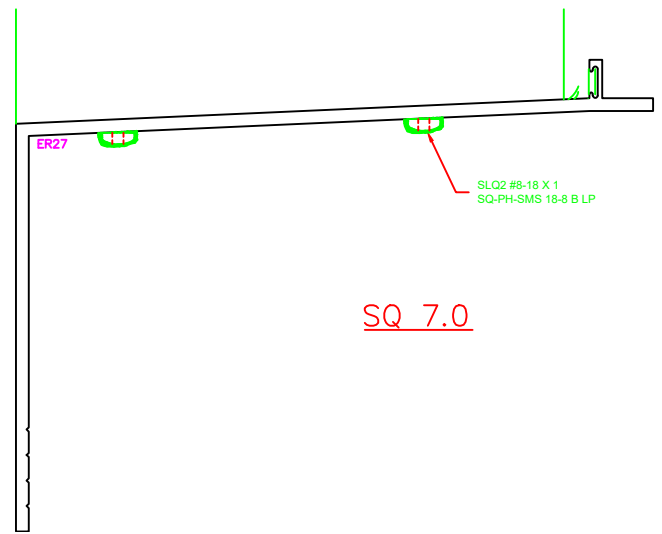

ERECTOR NOTE:  
 BACK BED WITH SEALANT BEFORE  
 THE WINDOW IS INSTALLED OR CAP  
 SEAL AFTER THE WINDOW IS INSTALLED  
 TO INSURE A WATERTIGHT SEAL.

SQ 7.0