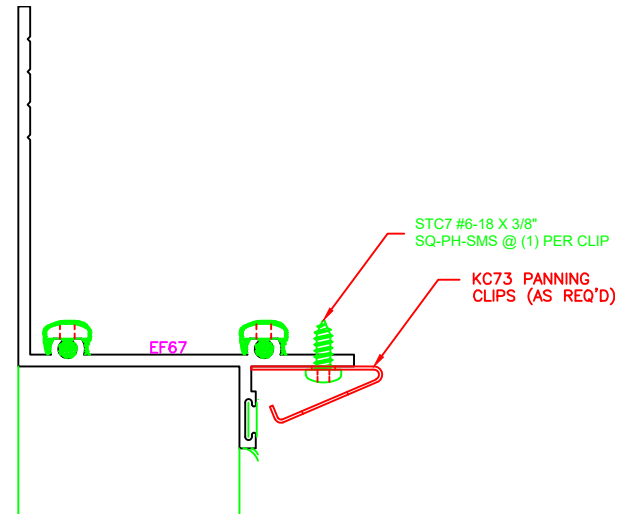

ERECTOR NOTE:

BACK BED WITH SEALANT BEFORE THE WINDOW IS INSTALLED OR CAP SEAL AFTER THE WINDOW IS INSTALLED TO INSURE A WATERTIGHT SEAL.

SQ 3.7