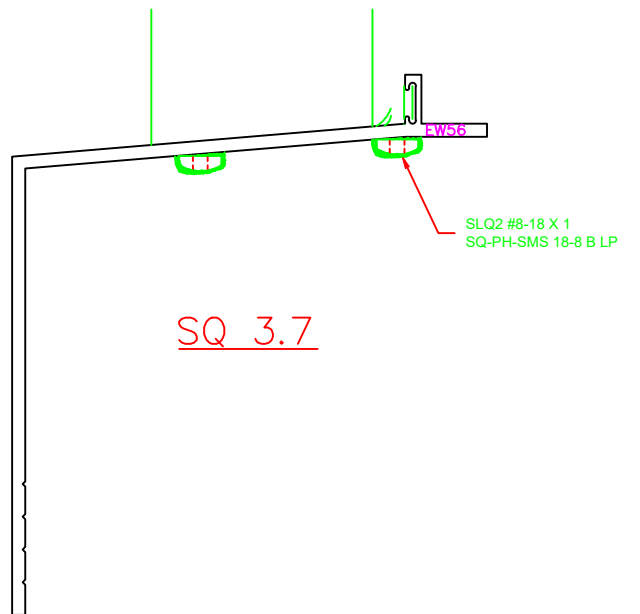

ERECTOR NOTE:

BACK BED WITH SEALANT BEFORE THE WINDOW IS INSTALLED OR CAP SEAL AFTER THE WINDOW IS INSTALLED TO INSURE A WATERTIGHT SEAL.

SQ 3.7