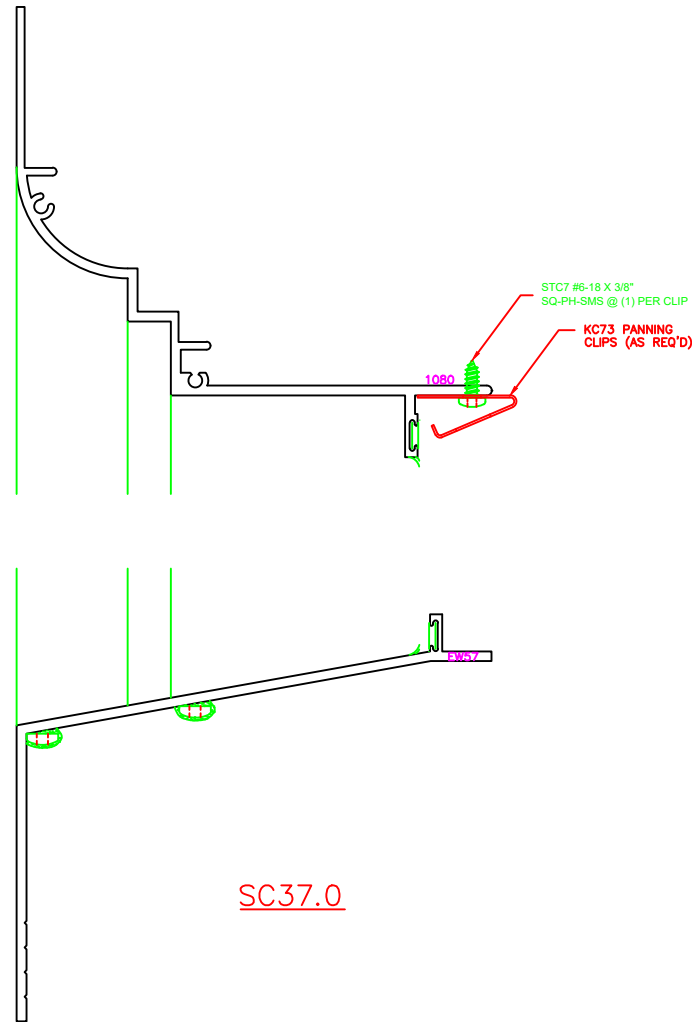

ERECTOR NOTE:
BACK BED WITH SEALANT BEFORE
THE WINDOW IS INSTALLED OR CAP
SEAL AFTER THE WINDOW IS INSTALLED
TO INSURE A WATERTIGHT SEAL.

SC37.0