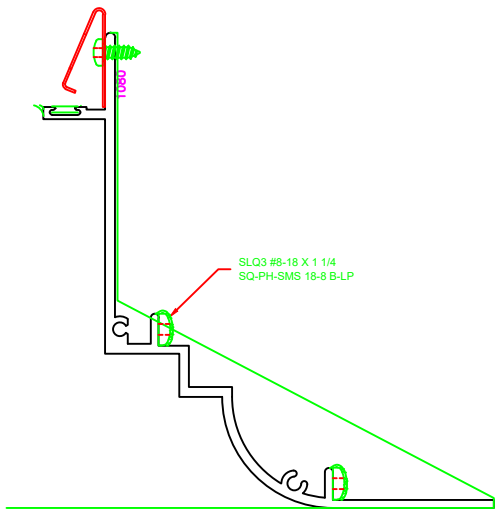

ERECTOR NOTE:
BACK BED WITH SEALANT BEFORE
THE WINDOW IS INSTALLED OR CAP
SEAL AFTER THE WINDOW IS INSTALLED
TO INSURE A WATERTIGHT SEAL.

SC37.0