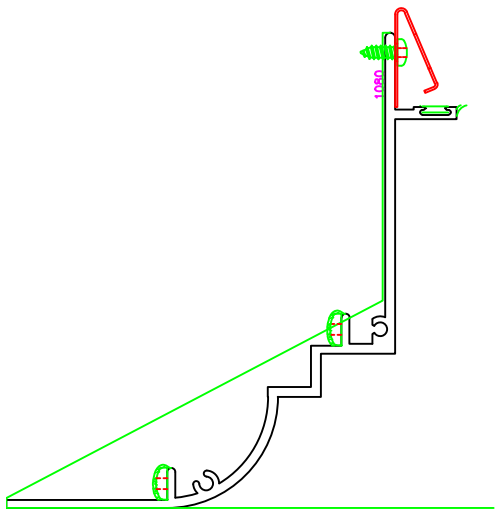

ERECTOR NOTE:
BACK BED WITH SEALANT BEFORE
THE WINDOW IS INSTALLED OR CAP
SEAL AFTER THE WINDOW IS INSTALLED
TO INSURE A WATERTIGHT SEAL.

SC37.0