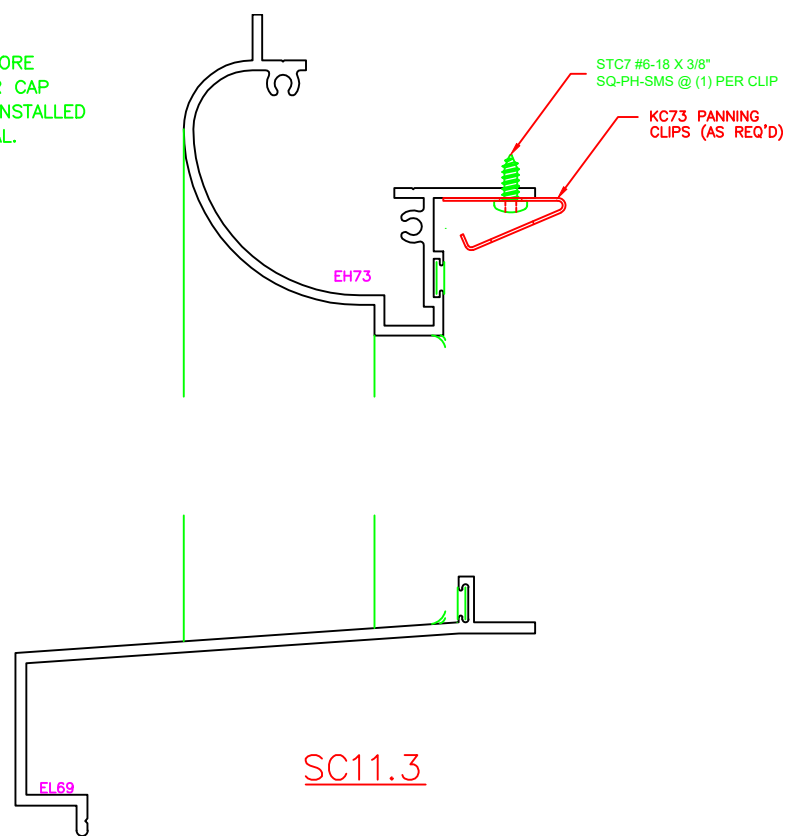

ERECTOR NOTE:

BACK BED WITH SEALANT BEFORE THE WINDOW IS INSTALLED OR CAP SEAL AFTER THE WINDOW IS INSTALLED TO INSURE A WATERTIGHT SEAL.

NOTE:
THE PANNING OVERLAP ON THE WINDOW IS TOO LARGE FOR SOME WINDOW SERIES