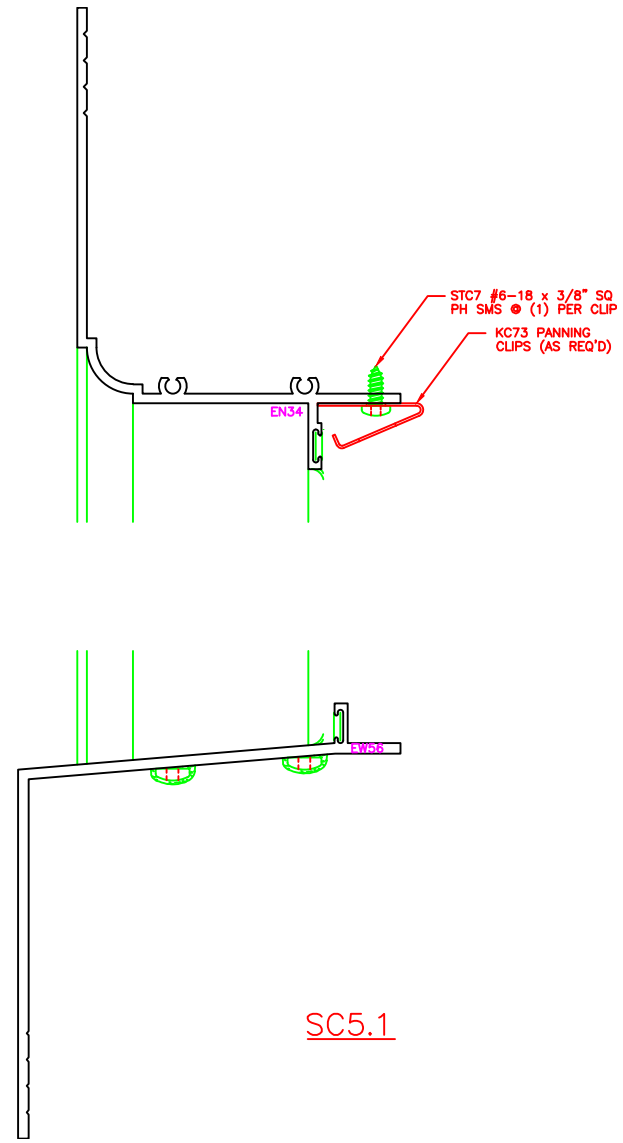

ERECTOR NOTE:

BACK BED WITH SEALANT BEFORE THE WINDOW IS INSTALLED OR CAP SEAL AFTER THE WINDOW IS INSTALLED TO INSURE A WATERTIGHT SEAL.

SC5.1