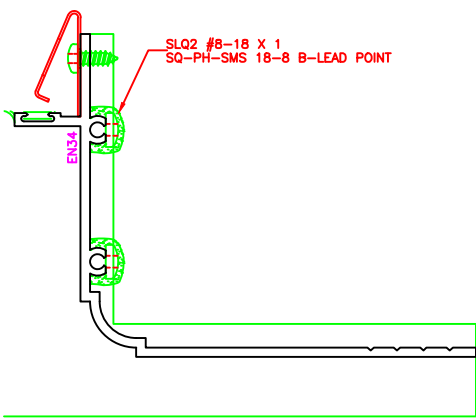

ERECTOR NOTE:

BACK BED WITH SEALANT BEFORE THE WINDOW IS INSTALLED OR CAP SEAL AFTER THE WINDOW IS INSTALLED TO INSURE A WATERTIGHT SEAL.

SC5.1