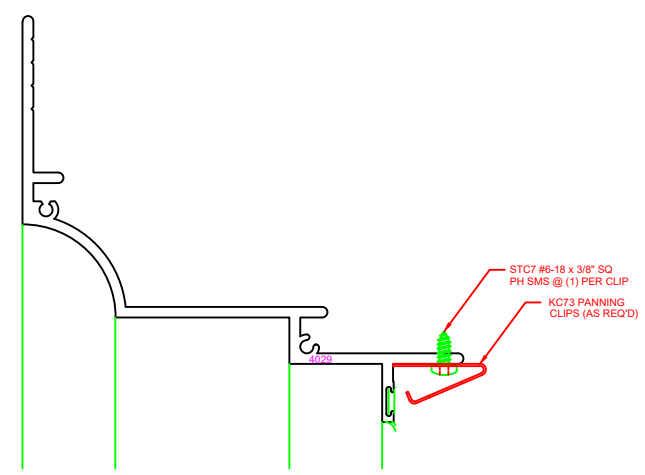

ERECTOR NOTE:

BACK BED WITH SEALANT BEFORE THE WINDOW IS INSTALLED OR CAP SEAL AFTER THE WINDOW IS INSTALLED TO INSURE A WATERTIGHT SEAL.

SC4.0