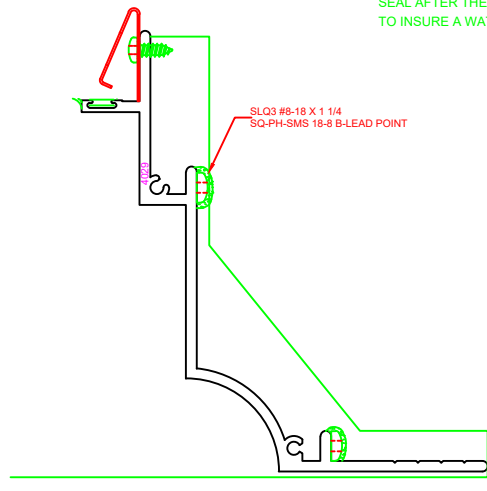

ERECTOR NOTE:

BACK BED WITH SEALANT BEFORE THE WINDOW IS INSTALLED OR CAP SEAL AFTER THE WINDOW IS INSTALLED TO INSURE A WATERTIGHT SEAL.

SC4.0