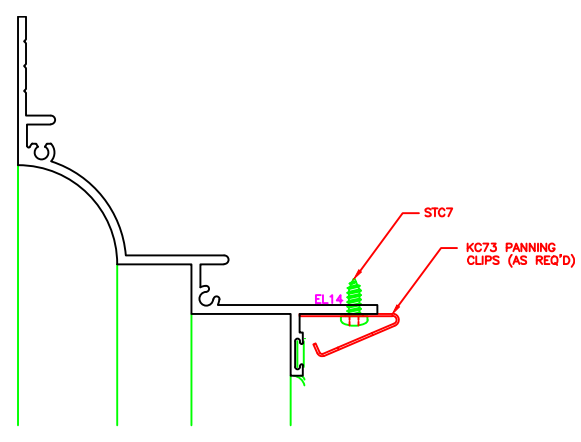

ERECTOR NOTE:
 BACK BED WITH SEALANT BEFORE
 THE WINDOW IS INSTALLED OR CAP
 SEAL AFTER THE WINDOW IS INSTALLED
 TO INSURE A WATERTIGHT SEAL.

SC1.0