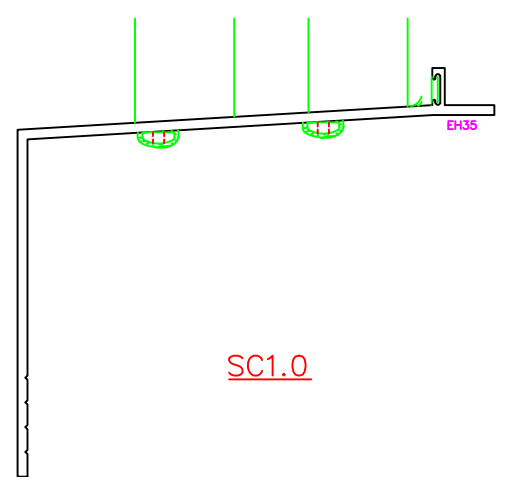

ERECTOR NOTE:
 BACK BED WITH SEALANT BEFORE
 THE WINDOW IS INSTALLED OR CAP
 SEAL AFTER THE WINDOW IS INSTALLED
 TO INSURE A WATERTIGHT SEAL.

SC1.0