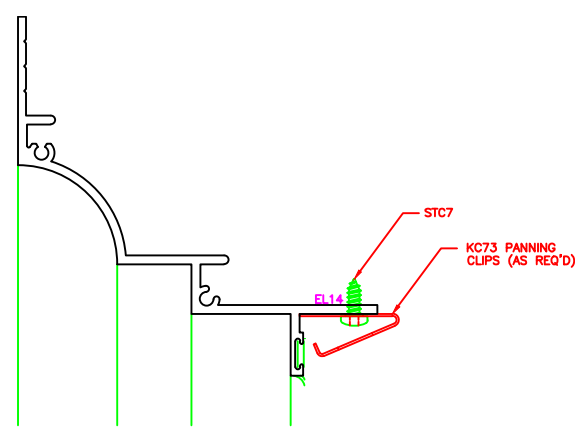

ERECTOR NOTE:  
 BACK BED WITH SEALANT BEFORE  
 THE WINDOW IS INSTALLED OR CAP  
 SEAL AFTER THE WINDOW IS INSTALLED  
 TO INSURE A WATERTIGHT SEAL.

SC1.0