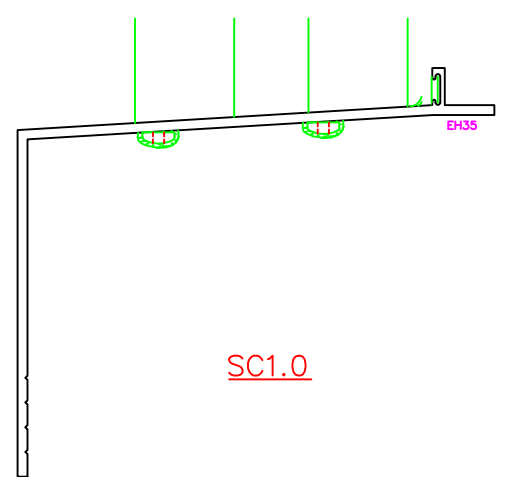

ERECTOR NOTE:  
 BACK BED WITH SEALANT BEFORE  
 THE WINDOW IS INSTALLED OR CAP  
 SEAL AFTER THE WINDOW IS INSTALLED  
 TO INSURE A WATERTIGHT SEAL.

SC1.0